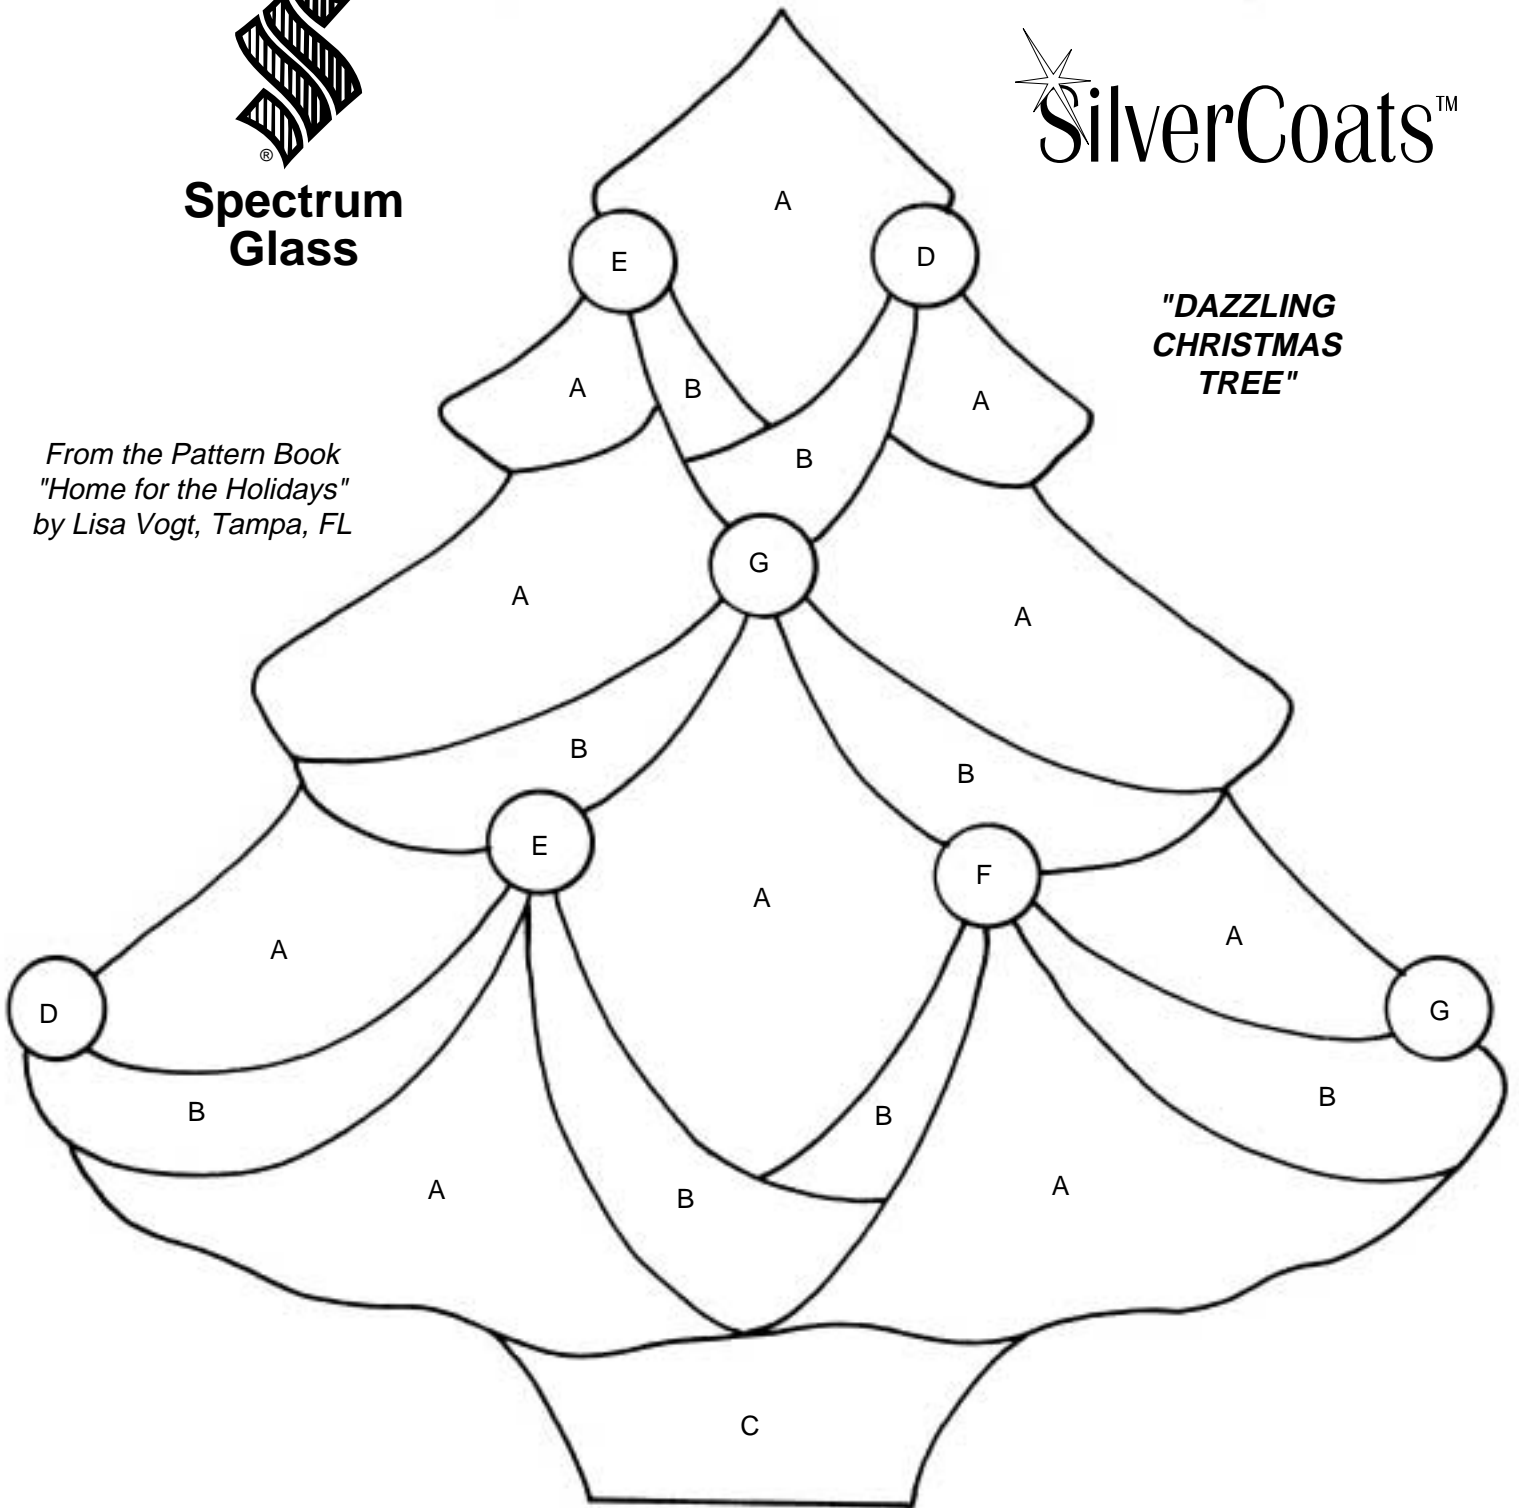

**Spectrum  
Glass**

 **SilverCoats™**

**"DAZZLING  
CHRISTMAS  
TREE"**

*From the Pattern Book  
"Home for the Holidays"  
by Lisa Vogt, Tampa, FL*

**Note:** Project can be displayed in a fan lamp holder. Complete as shown for a sparkling reflective tree. Substitute transparent nuggets (D, E, F, G) for a tree with glowing lights when used as a fan lamp.

**Spectrum Glass Color Suggestions**

- |               |                          |
|---------------|--------------------------|
| A. SC/528-1W  | Sea Green SilverCoat     |
| B. SC/100K    | Clear Krinkle SilverCoat |
| C. SC/180.8W  | Pale Gray SilverCoat     |
| D. SC/130.8 W | Pale Blue SilverCoat     |
| E. SC/140.8W  | Pale Purple SilverCoat   |
| F. SC/543-2W  | Grape SilverCoat         |
| G. SC/110.2W  | Pale Amber SilverCoat    |